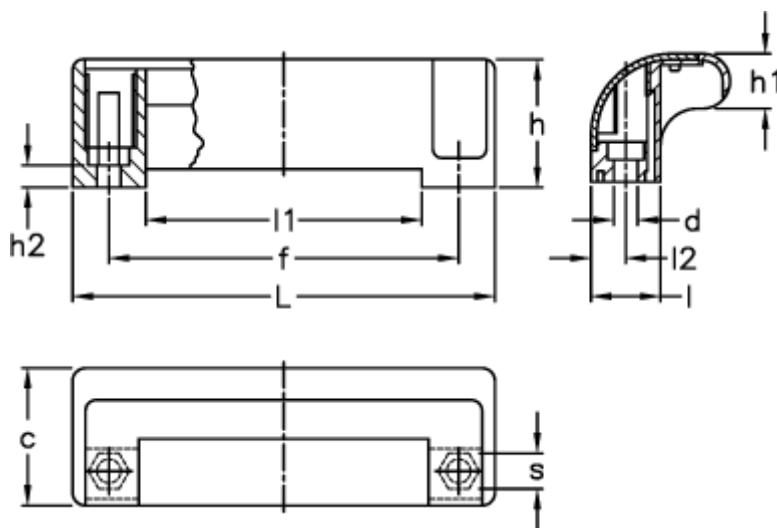

Article number: 2304138511

Description: E+G Guard safety handle
M.990/115 EH-6 Black

Measures

c = 37.5

d = 6.5

f = 95,5 +/-0,5

h = 35

h1 = 15

h2 = 6

l = 19

L = 115

l1 = 75.5

l2 = 9.5

s = 10